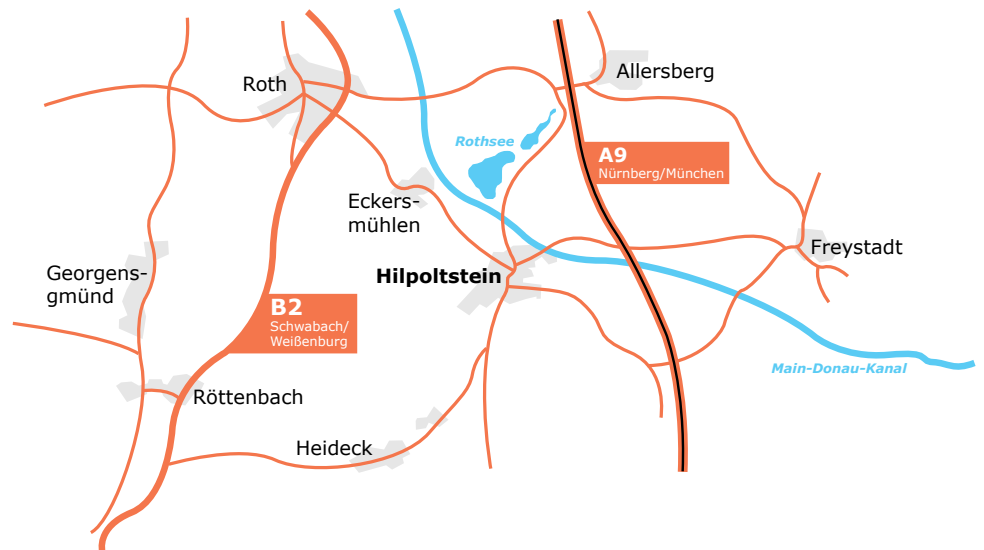

Seit 1909

PUMPENFABRIK Hilpoltstein | DIRECTIONS

Our new premises is no longer located directly in Hilpoltstein, but in the business park „on the freeway“ (6 km outside of Hilpoltstein on the A9).

A9 Nuremberg towards Munich

Leave the gateway no. 56 Hilpoltstein south. Then straight over the traffic circle towards motorway service area. Drive past the motorway service area and follow until the next traffic circle. Our company building is located directly across the circle.

A9 Munich towards Nuremberg

Leave the gateway no. 56 Hilpoltstein south. At the crossing after the exit left turn in the direction of Hilpoltstein. In the next traffic circle third exit direction motorway service area. Drive past the motorway service area and follow corner until the next traffic circle. Our company building is located directly across the circle.

**PUMPENFABRIK
HILPOLTSTEIN GmbH**

**An der Autobahn L2
91161 Hilpoltstein**