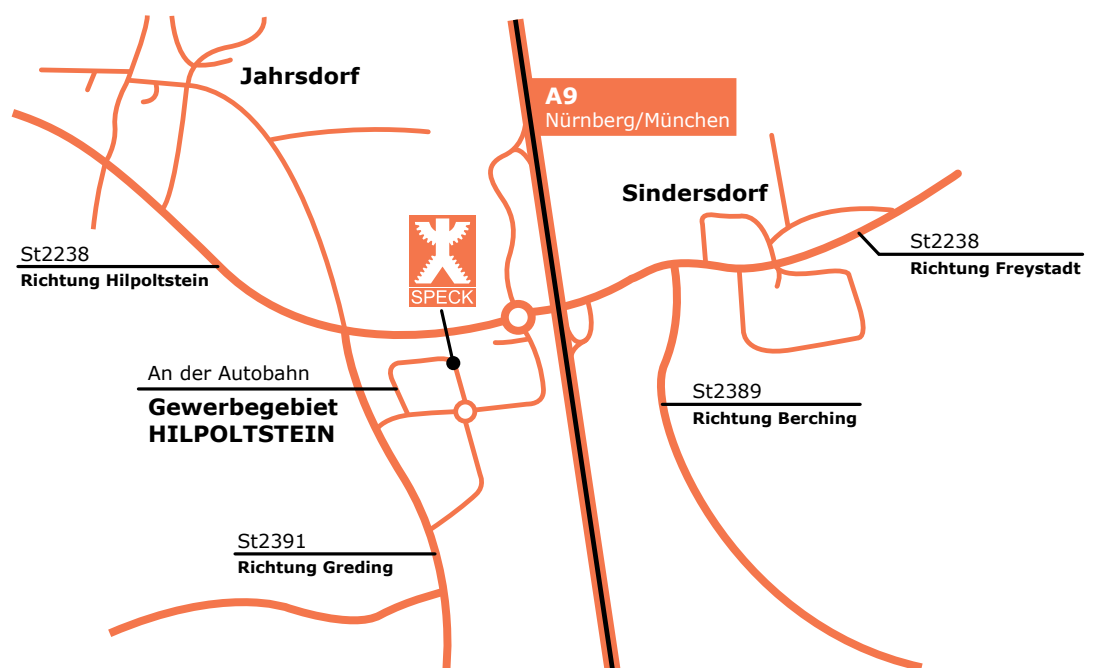

Seit 1909

PUMPENFABRIK Hilpoltstein | DIRECTIONS

Our new premises is no longer located directly in Hilpoltstein, but in the business park „on the freeway“ (6 km outside of Hilpoltstein on the A9).

A9 Nuremberg towards Munich

Leave the gateway no. 56 Hilpoltstein south. Then straight over the traffic circle towards motorway service area. Drive past the motorway service area and follow until the next traffic circle. Our company building is located directly across the circle.

A9 Munich towards Nuremberg

Leave the gateway no. 56 Hilpoltstein south. At the crossing after the exit left turn in the direction of Hilpoltstein. In the next traffic circle third exit direction motorway service area. Drive past the motorway service area and follow corner until the next traffic circle. Our company building is located directly across the circle.

**PUMPENFABRIK
HILPOLTSTEIN GmbH**

**An der Autobahn L2
91161 Hilpoltstein**